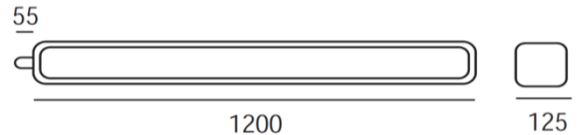

#### Caratteristiche meccaniche/Mechanical features:

Corpo/Body:	Plastica rinforzata con vetro GRP (glass reinforced plastic) Plastic reinforced with GRP glass (glass reinforced plastic)
Colore/Colour:	Grigio/Grey
Dissipatore/Heatsink:	Lamiera di alluminio/Aluminum sheet
Diffusore / diffusor:	policarbonato trasparente / transparent polycarbonate
Ganci / hooks:	metallo / metal
Peso/Weight:	4,40Kg