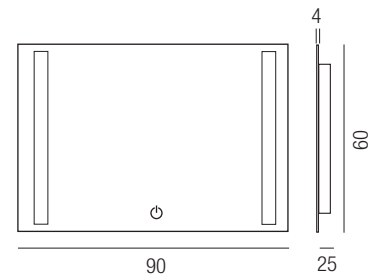

Equipped with supports for fixing, power supply positioned inside the structure and LED source.

Specchio LED ø 65

Color Diffusor

- Specchio Mirror
- Vetro satinato satin Glass

Cod.	Euro cad.
M600 3000K	160,00
Sorgente Source	LED
Potenza Total power	15W
Temperatura di colore Color temperature	3000K
Flusso luminoso Lighting output	800Lm
220-240V 50/60Hz	

Specchio LED Verticale

Color Diffusor

- Specchio Mirror
- Vetro satinato satin Glass

Cod.	Euro cad.
M401 3000K	200,00
Sorgente Source	LED
Potenza Total power	15W
Temperatura di colore Color temperature	3000K
Flusso luminoso Lighting output	800Lm
220-240V 50/60Hz	

Specchio LED Orizzontale

Color Diffusor

- Specchio Mirror
- Vetro satinato satin Glass

Cod.	Euro cad.
M406 3000K	160,00
Sorgente Source	LED
Potenza Total power	15W
Temperatura di colore Color temperature	3000K
Flusso luminoso Lighting output	800Lm
220-240V 50/60Hz	