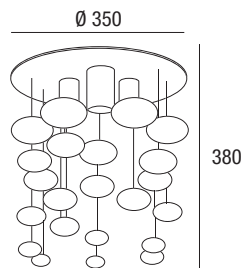

Light sources not included.

p.511

p.511

p.508
p.509

Salva A

Color	Diffusor
Cromo Chrome	Cromo Chrome

Code	Euro cad.
5422	80,00

Sorgente Source