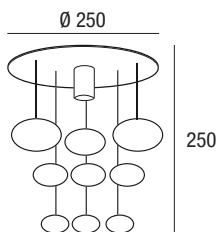

Light sources not included.

p.511

p.511

p.508
p.509

Salva A

Color	Diffusor
Cromo Chrome	Cromo Chrome

Code	Euro cad.
5422	80,00

Sorgente Source