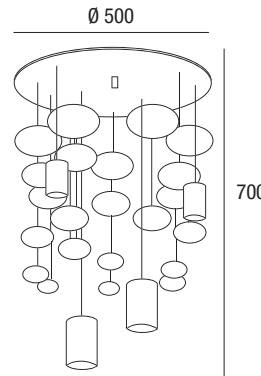

Light sources not included.

p.511

p.511

p.508
p.509

Salva A

Color	Diffusor
Cromo Chrome	Cromo Chrome

Code	Euro cad.
5422	80,00

Sorgente Source