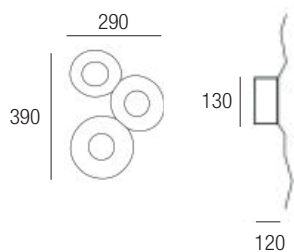

Light sources not included.

Primula 3 Euro cad.

	R-861/3PAB	157,00
	R-861/3PAN	157,00

Sorgente GX53  
GX53 source 3x GX53 

Potenza 12/21/27W  
Total power

Temperatura di colore 3000K  
Color temperature

Flusso luminoso max. 2160 Lm  
Lighting output max.