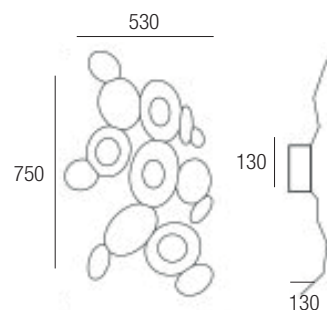

220-240V 50/60Hz DRIVER INCLUDED

Primula 4	Euro cad.
□ R-861/4PAB	283,00
■ R-861/4PAN	283,00
Sorgente GX53 GX53 source	4x GX53 <b>LED</b>
Potenza Total power	16/28/36W
Temperatura di colore Color temperature	3000K
Flusso luminoso max. Lighting output max.	2880 Lm
Dimmerabile con lampadine LED dimmerabili Dimmable with dimmable LED Lamps	
Peso kg weight kg	2.20