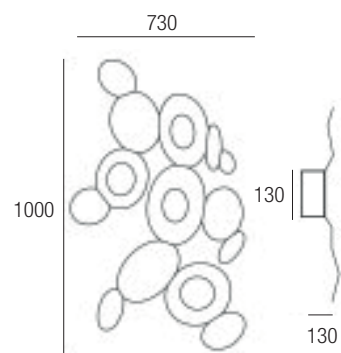

Primula 6	Euro cad.
☐ R-861/6PAB	373,00
☐ R-861/6PAN	373,00
Sorgente GX53	6x GX53 LED
GX53 source	
Potenza	24/42/57W
Total power	
Temperatura di colore	3000K
Color temperature	
Flusso luminoso max.	4320 Lm
Lighting output max.	
Dimmerabile con lampadine LED dimmerabili	
Dimmable with dimmable LED Lamps	
Peso kg	2,90
weight kg	

S

220-240V 50/60Hz DRIVER INCLUDED