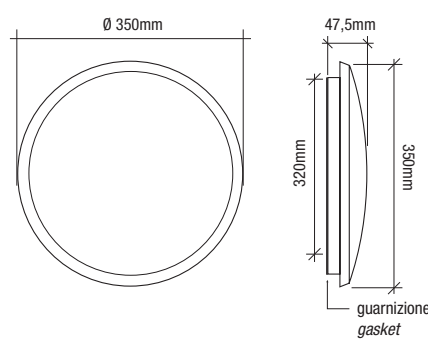

## Kamaleon LED 6 lamps in one.

Watertight LED ceiling light, suitable for civil, commercial, hotel applications, available in 2 sizes  $\varnothing 250\text{mm}$  and  $\varnothing 350\text{mm}$ , with the possibility of choosing between three different color temperatures, warm white, neutral white or cold white and with a choice of power between 12W, 15W, 18W for the smallest size and 18W, 24W or 30W for the largest size.

### LED Kamaleon $\varnothing 250\text{mm}$

Color	Code	W	K	Euro cad.
□	2591	12/15/18	3000	45,00
			4000	
			6000	

Sorgente Source SMD

Flusso luminoso max. Lighting output max. 1200/1500/1800 Lm

Peso kg weight kg 0,75

### LED Kamaleon $\varnothing 350\text{mm}$

Color	Code	W	K	Euro cad.
□	2592	18/24/30	3000	80,00
			4000	
			6000	

Sorgente Source SMD

Flusso luminoso max. Lighting output max. 1800/2400/3000 Lm

Peso kg weight kg 0,85