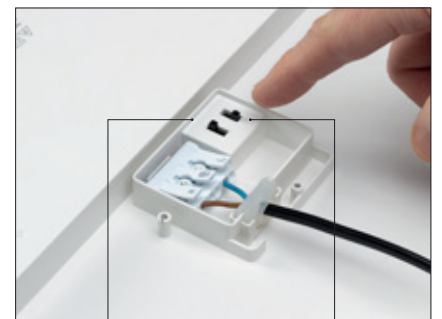

LED Kamaleon, IP65

LED Kamaleon 6 lampade in una.

Plafoniera a LED stagna, idonea per applicazioni civili, commerciali, alberghiere, disponibile in 2 misure $\varnothing 250\text{mm}$ e $\varnothing 350\text{mm}$, con possibilità di scelta tra tre diverse temperature di colore, bianco caldo, bianco neutro o bianco freddo e con scelta della potenza tra 12W, 15W, 18W per la misura più contenuta e 18W, 24W o 30W per la misura più grande.

Corpo e cornice: in nylon rinforzato con fibre di vetro, guarnizione in silicone, viti Torx anti-vandalo imperdibili.

Diffusore: in policarbonato opale, antiurto ed autoestinguente.

Cablaggio: composto da alimentazione 220-240V 50Hz, cavi in PVC HT 105° non propagante la fiamma, doppio isolamento. Installabile sia per impianto sotto parete che esterno; fornita di serie con pressacavo in nylon PG13,5.

Kamaleon LED 6 lamps in one.

Watertight LED ceiling light, suitable for civil, commercial, hotel applications, available in 2 sizes $\varnothing 250\text{mm}$ and $\varnothing 350\text{mm}$, with the possibility of choosing between three different color temperatures, warm white, neutral white or cold white and with a choice of power between 12W, 15W, 18W for the smallest size and 18W, 24W or 30W for the largest size.

Body and frame: in nylon reinforced with glass fibers, silicone gasket, captive vandal-proof Torx screws.

Diffuser: in opal polycarbonate, shockproof and self-extinguishing.

Wiring: composed of 220-240V 50Hz power supply, non-flame propagating 105 ° PVC cables, double insulation. Can be installed both for under-wall and external systems; supplied as standard with PG13.5 nylon cable gland.