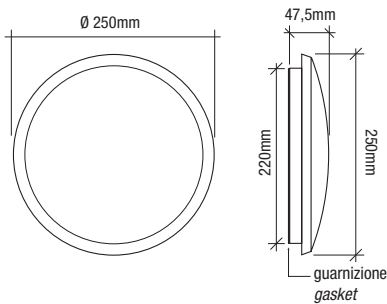

## Kamaleon LED 6 lamps in one.

Watertight LED ceiling light, suitable for civil, commercial, hotel applications, available in 2 sizes  $\varnothing 250\text{mm}$  and  $\varnothing 350\text{mm}$ , with the possibility of choosing between three different color temperatures, warm white, neutral white or cold white and with a choice of power between 12W, 15W, 18W for the smallest size and 18W, 24W or 30W for the largest size.

### LED Kamaleon $\varnothing 250\text{mm}$

Color	Code	W	K	Euro cad.
□	2591	12/15/18	3000	45,00
			4000	
			6000	

Sorgente Source SMD

Flusso luminoso max. Lighting output max. 1200/1500/1800 Lm

Peso kg weight kg 0,75

### LED Kamaleon $\varnothing 350\text{mm}$

Color	Code	W	K	Euro cad.
□	2592	18/24/30	3000	80,00
			4000	
			6000	

Sorgente Source SMD

Flusso luminoso max. Lighting output max. 1800/2400/3000 Lm

Peso kg weight kg 0,85