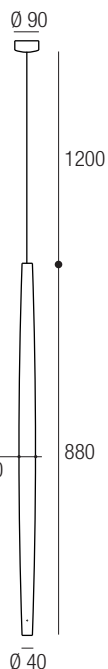

**Caratteristiche tecniche:** Corpo in alluminio verniciato. Finitura verniciata bianco opaco RAL9010, nero opaco RAL9005, cromo e oro, con cavo in pvc rivestito textile 2x0,75mm<sup>2</sup> H03VV. Sorgente LED e driver incorporati.

**Technical features:** Painted aluminium body. RAL9010 matt white painted finish, RAL9005 matt black, chrome, and gold, with pvc cable textile coating 2x0.75mm<sup>2</sup> H03VV. Built-in driver and LED source.

### LED Forma S

Color		Code	Euro cad.
	Bianco White	690102/BIANCO	200,00
	Nero Black	690102/NERO	200,00
	Cromo Chrome	690102/CROMO	230,00
	Oro Gold	690102/ORO	230,00

Sorgente Source	
Potenza Total power	10W (max.200mA)
Temperatura di colore Color temperature	3000K
A richiesta con On demand Delivery in 60 days	4000K
Flusso luminoso Lighting output	1000Lm
Lunghezza cavi L. max Cable lenght L. max	1200 mm
CELL	
220-240V 50/60Hz	