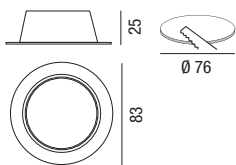

Componi il tuo Spot Direction! Compose your Spot Direction!

Scegli il faretto del colore che desideri e abbinalo al portalampada e alla lampadina a LED
Choose the spotlight the colour you want and match it to the lamp holder and to the LED lightbulb

Direction 230V

Spot Direction

colour	pcs	Kg	Code S	Euro cad.
B	050	0.10	24521/B	4,00
N	050	0.10	24490	4,00
O	050	0.10	24525	4,00

Kit completo Spot e lampadina a LED
Complete Spotlight and LED lightbulb kit

Portalampada GU10
GU10 lampholder

Lampada LED GU10
LED GU10 bulb

Ø D
mm
50mm

Code	Euro Cad.
51GU10/B/25/T	4,00

W	V	◀	K	LED OK	lm	cd	◀	H mm	PCS	Conf. Pack	Cod.	Euro cad.
4 ≈ (50)	220÷240	45°	3000	1	330	520	SI	75,6	10	ASF	555248.0101	2,00
7 ≈ (50)	220÷240	36°	4000	1	450	880	NO	56	10	ASN	555304.0101	5,00
7 ≈ (50)	220÷240	36°	3000	1	450	850	SI	56	10	ASN	555219.0101	8,00

LED Beirut

Color	Diffusor	Color	Diffusor	Code	Euro cad.
S Argento lucido Shiny silver	□ PC opal Opal PC	□ Bianco White	□ PC opal Opal PC	27239	6000K 5,00
				27240	3000K 5,00
Sorgente Source	LED	Sorgente Source	LED		
Potenza Total power	3W	Potenza Total power	3W		
corrente di esercizio operating current	350mA	corrente di esercizio operating current	350mA		
Temperatura di colore Color temperature	3000K	Temperatura di colore Color temperature	6000K 3000K		
Flusso luminoso Lighting output	111Lm	Flusso luminoso Lighting output	135Lm		
Angolo fascio luminoso Beam angle	45°	Angolo fascio luminoso Beam angle	45°		
⊕ CE Ⓢ IK07 IP40 S+L		⊕ CE Ⓢ IK07 IP40 S+L			