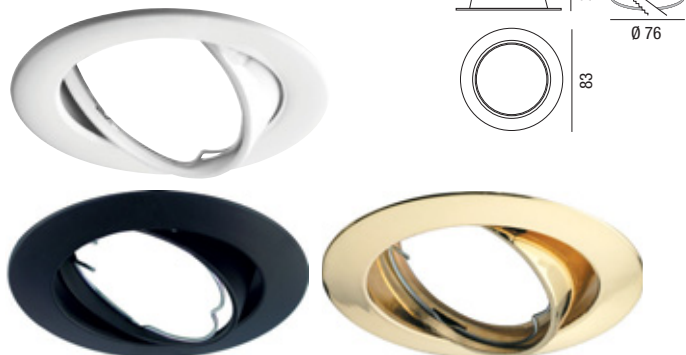

Componi il tuo Spot Direction! Compose your Spot Direction!

Scegli il faretto del colore che desideri e abbinalo al portalampada e alla lampadina a LED
Choose the spotlight the colour you want and match it to the lamp holder and to the LED lightbulb

Direction 230V

Spot Direction

colour	pcs	Kg	Code S	Euro cad.
B	050	0.10	24521/B	4,00
N	050	0.10	24490	4,00
O	050	0.10	24525	4,00

Kit completo Spot e lampadina a LED
Complete Spotlight and LED lightbulb kit

LED Beirut

Faretti da incasso per interni, corpo in alluminio con ghiera in materiale termoplastico verniciato bianco o argento e diffusore lente in vetro piano convessa.

Recessed spotlight for indoors, aluminium body with ring nut in thermoplastic material painted white or silver and slow diffuser in convex flat glass.

LED Beirut

Color	Diffusor	Color	Diffusor	Code	Euro cad.
S Argento lucido Shiny silver	□ PC opal Opal PC	□ Bianco White	□ PC opal Opal PC	27239	6000K 5,00
				27240	3000K 5,00
Sorgente Source	LED	Sorgente Source	LED		
Potenza Total power	3W	Potenza Total power	3W		
corrente di esercizio operating current	350mA	corrente di esercizio operating current	350mA		
Temperatura di colore Color temperature	3000K	Temperatura di colore Color temperature	6000K 3000K		
Flusso luminoso Lighting output	111Lm	Flusso luminoso Lighting output	135Lm		
Angolo fascio luminoso Beam angle	45°	Angolo fascio luminoso Beam angle	45°		
⊕ CE Ⓢ IK07 IP40 S+L		⊕ CE Ⓢ IK07 IP40 S+L			