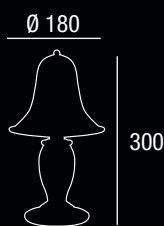

Each stage of processing is handcrafted, each piece may differ in decoration from the photo as each object is unique.

Provided with Certificate of Guarantee.

Light sources not included.

Color	diffusor	
 Cristallo Crystal	 Cristallo Crystal	
	 Oro 24K Gold 24K	
Code	Euro cad.	
GUGLIETACROR	E14 215,00	
Sorgente Source	NON INCLUSA NOT INCLUDED	
Peso kg weight kg		1
		
220-240V 50/60Hz		