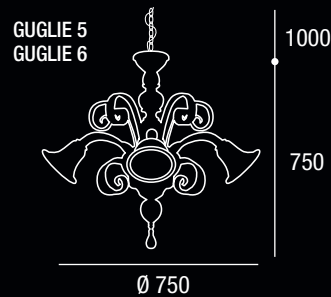

Provided with Certificate of Guarantee.

Light sources not included.

Guglie 3, 5, 6 luci

p.506
p.507
p.514

Color	diffusor	Code	Kg	Euro cad.
Cristallo Crystal	Cristallo Crystal	GUGLIE3CROR	10	620,00
Cristallo Crystal	Oro 24K Gold 24K	GUGLIE5CROR	14	950,00
Cristallo Crystal	Cristallo Crystal	GUGLIE6CROR	15	1.100,00
Sorgente Source		NON INCLUSA NOT INCLUDED		
S				
220-240V 50/60Hz				

Color	diffusor	Code	Kg	Euro cad.
Bianco in pasta White in paste	Cristallo Crystal	GUGLIE3BICR	10	620,00
Bianco in pasta White in paste	Cromo Chrome	GUGLIE5BICR	14	950,00
Bianco in pasta White in paste	Cromo Chrome	GUGLIE6BICR	15	1.100,00
Sorgente Source		NON INCLUSA NOT INCLUDED		
S				
220-240V 50/60Hz				