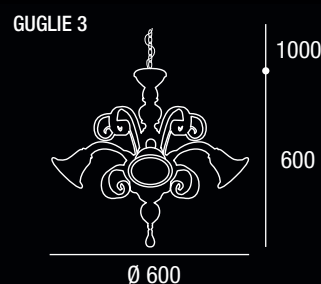

Provided with Certificate of Guarantee.

Light sources not included.

Guglie 3, 5, 6 luci

p.506
p.507
p.514

Color	diffusor	Code	Kg	Euro cad.
Cristallo Crystal	Cristallo Crystal	GUGLIE3CROR	10	620,00
Cristallo Crystal	Oro 24K Gold 24K	GUGLIE5CROR	14	950,00
Cristallo Crystal	Cristallo Crystal	GUGLIE6CROR	15	1.100,00
Sorgente Source		NON INCLUSA NOT INCLUDED		
S				
220-240V 50/60Hz				