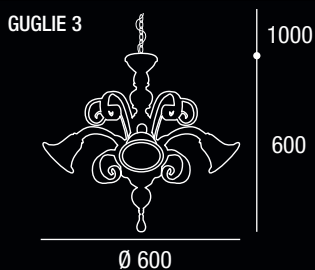

Provided with Certificate of Guarantee.

Light sources not included.

Guglie 3, 5, 6 luci

p.506
p.507
p.514

Color	diffusor	Code	Kg	Euro cad.
Cristallo Crystal	Cristallo Crystal	GUGLIE3CROR	10	620,00
Cristallo Crystal	Oro 24K Gold 24K	GUGLIE5CROR	14	950,00
Cristallo Crystal	Cristallo Crystal	GUGLIE6CROR	15	1.100,00
Sorgente Source		NON INCLUSA NOT INCLUDED		
S				
220-240V 50/60Hz				

Color	diffusor	Code	Kg	Euro cad.
Bianco in pasta White in paste	Cristallo Crystal	GUGLIE3BICR	10	620,00
Bianco in pasta White in paste	Cromo Chrome	GUGLIE5BICR	14	950,00
Bianco in pasta White in paste	Cromo Chrome	GUGLIE6BICR	15	1.100,00
Sorgente Source		NON INCLUSA NOT INCLUDED		
S				
220-240V 50/60Hz				