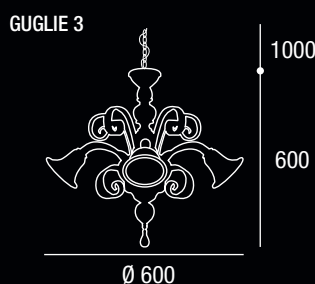

Provided with Certificate of Guarantee.

Light sources not included.

Guglie 3, 5, 6 luci

p.506
p.507
p.514

Color	diffusor	Code	Kg	Euro cad.
Cristallo Crystal	Cristallo Crystal	GUGLIE3CROR	10	620,00
Cristallo Crystal	Oro 24K Gold 24K	GUGLIE5CROR	14	950,00
Cristallo Crystal	Cristallo Crystal	GUGLIE6CROR	15	1.100,00
Sorgente Source		NON INCLUSA NOT INCLUDED		
S				
220-240V 50/60Hz				

Color	diffusor	Code	Kg	Euro cad.
Bianco in pasta White in paste	Cristallo Crystal	GUGLIE3BICR	10	620,00
Bianco in pasta White in paste	Cromo Chrome	GUGLIE5BICR	14	950,00
Bianco in pasta White in paste	Cromo Chrome	GUGLIE6BICR	15	1.100,00
Sorgente Source		NON INCLUSA NOT INCLUDED		
S				
220-240V 50/60Hz				