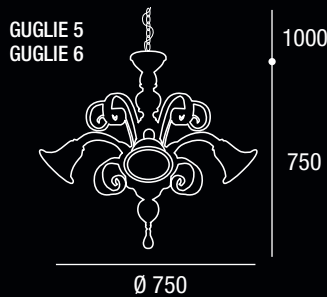

Provided with Certificate of Guarantee.

Light sources not included.

Guglie 3, 5, 6 luci

p.506
p.507
p.514

Color	diffusor	Code	Kg	Euro cad.
Cristallo Crystal	Cristallo Crystal	GUGLIE3CROR	10	620,00
Cristallo Crystal	Oro 24K Gold 24K	GUGLIE5CROR	14	950,00
Cristallo Crystal	Cristallo Crystal	GUGLIE6CROR	15	1.100,00
Sorgente Source		NON INCLUSA NOT INCLUDED		
S				
220-240V 50/60Hz				

Color	diffusor	Code	Kg	Euro cad.
Bianco in pasta White in paste	Cristallo Crystal	GUGLIE3BICR	10	620,00
Bianco in pasta White in paste	Cromo Chrome	GUGLIE5BICR	14	950,00
Bianco in pasta White in paste	Cromo Chrome	GUGLIE6BICR	15	1.100,00
Sorgente Source		NON INCLUSA NOT INCLUDED		
S				
220-240V 50/60Hz				