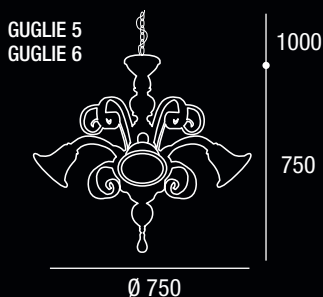

Provided with Certificate of Guarantee.

Light sources not included.

Guglie 3, 5, 6 luci

p.506
p.507
p.514

Color	diffusor	Code	Kg	Euro cad.
Cristallo Crystal	Cristallo Crystal	GUGLIE3CROR	10	620,00
Cristallo Crystal	Oro 24K Gold 24K	GUGLIE5CROR	14	950,00
Cristallo Crystal	Cristallo Crystal	GUGLIE6CROR	15	1.100,00
Sorgente Source		NON INCLUSA NOT INCLUDED		
S				
220-240V 50/60Hz				

Color	diffusor	Code	Kg	Euro cad.
Bianco in pasta White in paste	Cristallo Crystal	GUGLIE3BICR	10	620,00
Bianco in pasta White in paste	Cromo Chrome	GUGLIE5BICR	14	950,00
Bianco in pasta White in paste	Cromo Chrome	GUGLIE6BICR	15	1.100,00
Sorgente Source		NON INCLUSA NOT INCLUDED		
S				
220-240V 50/60Hz				