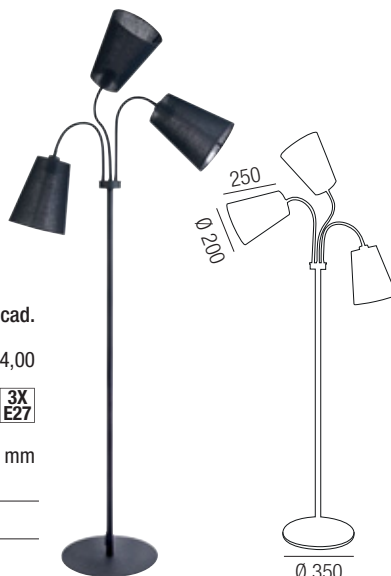

Sorgenti luminose non comprese.

Range of lamps including wall lamps and floor lamps, especially interesting due to their flexible structure in white or black painted steel, equipped with hi-tech white or black blend fabric lampshades. For diffused lighting, ideal in all household environments. They offer easy installation and the possibility of moving the position of the lighting point to reach the required position. Light sources not included.

FLEX shade piantana black

Color Nero Black  
diffusor Nero Black

Code 9754 Euro cad. 224,00  
Sorgente Source 3X E27  
Altezza stelo Height lamp stem 1360-1960 mm  
CE IK07 IP20 S  
220-240V 50/60Hz

FLEX shade applique black

Color Nero Black  
diffusor Nero Black

Code 9278 Euro cad. 232,00  
Sorgente Source 5X E27  
Lunghezza stelo L. max stem length L. max 700 mm  
CE IK07 IP20 S  
220-240V 50/60Hz

FLEX shade applique white

Color Bianco White  
diffusor Bianco White

Code 9277 Euro cad. 232,00  
Sorgente Source 5X E27  
Lunghezza stelo L. max stem length L. max 700 mm  
CE IK07 IP20 S  
220-240V 50/60Hz