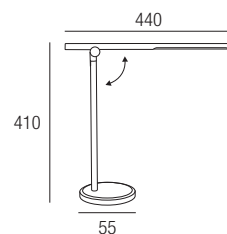

Eye Flex, corpo in acciaio verniciato possibilità di direzionare il fascio luminoso, disponibile in due colorazioni, bianco o nero con attacco GU10 per alloggiare una sorgente luminosa LED da max 10W. Sorgente luminosa non compresa.

Eye Flex, painted steel body protective pipe possibility of directing the light beam, available in two colors, white or black with GU10 socket to house a LED light source of max 10W. Light source not included.

Smart Led, corpo in alluminio, ABS.

- Porta USB per ricaricare i telefoni cellulari
- Interruttore tattile con funzione dimmer
- Possibilità di scegliere la temperatura colore nel range da 3000K a 6000K

Smart Led, body in aluminium, ABS.

- USB port to charge mobile phones
- Touch switch with dimming function
- Possibility to choose the colour temperature in the range from 3000K to 6000K

p.511