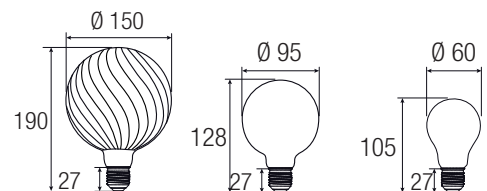

Lampade consigliate Recommended bulbs

Color	Code	Euro cad.
	ø150 - 4W LED 558108.0101	40,00
	ø95 - 10W LED 555209	9,50
	ø125 - 10W LED 555210	10,50
	ø60 - 13W LED 555284 - 3000K	8,00
	ø60 - 13W LED 555285 - 6500K	8,00
	ø60 - 13W LED 555370 - 4000K	8,00