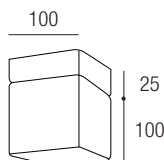

Corpo illuminante a plafone o a parete IP44 idonea per applicazioni in zone umide.
Sorgenti luminose non comprese.

IP44 surface-mounted or wall-mounted luminaire suitable for applications in humid areas.
Light sources not included.

p.506
p.507

p.506
p.507

Bali