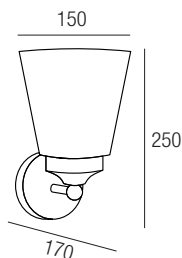

Corpo illuminante a plafone o a parete IP44 idonea per applicazioni in zone umide.
Sorgenti luminose non comprese.

IP44 surface-mounted or wall-mounted luminaire suitable for applications in humid areas.
Light sources not included.

p.506
p.507

p.506
p.507

Bali