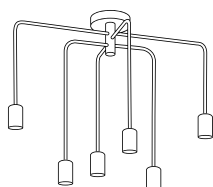

Axis

Color

Lampholder

Code Euro cad.

9296 118,00

Sorgente Source

Lunghezza tige L. Cable lenght L. 530mm

220-240V 50/60Hz

Monaco

Color

Diffusor

Code Euro cad.

9363 185,00

Sorgente Source

Lunghezza tige L. Cable lenght L. 1050mm

220-240V 50/60Hz