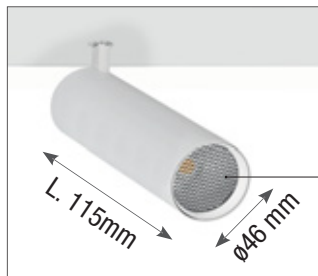

Spot 15°

Frangiluce nido d'ape INCLUSO.
INCLUDED Honeycomb louvre