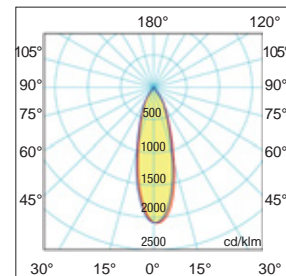

Spot 36° a richiesta on demand