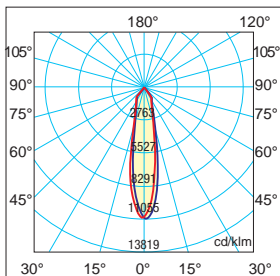

Spot 15°

Frangiluce nido d'ape INCLUSO.
INCLUDED Honeycomb louvre