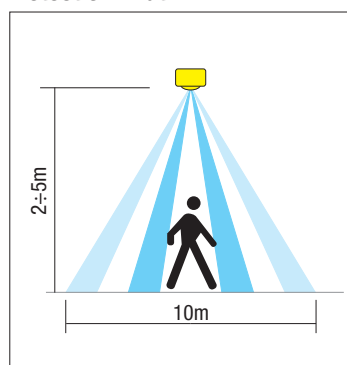

Ampiezza rilevamento
Detection width

HIR22/SYROS/DI DIM 1-10V	
Angolo di rivelamento <i>Detection angle</i>	360°
Altezza di montaggio <i>Assembly height</i>	2÷5 metri
Ampiezza rilevamento <i>Detection Width</i>	Ø 10m
Assorbimento stand by <i>Stand-by absorption</i>	<0,5W

HIR23/SYROS/DA DALI	
Angolo di rivelamento <i>Detection angle</i>	360°
Altezza di montaggio <i>Assembly height</i>	2÷5 metri
Ampiezza rilevamento <i>Detection Width</i>	Ø 10m
Assorbimento stand by <i>Stand-by absorption</i>	<0,5W Max 64 Driver conforme allo standard DALI <0,5W Max 64 drivers compliant with DALI standard