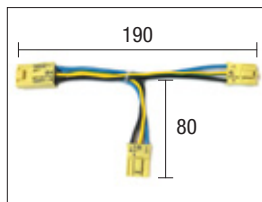

3S Syros slim system accessori - accessories

Giunto angolare a L - T - X con 4 tappi chiusura
L - T - X-shaped corner joint with 4 closure caps

Colour	pcs	Kg	Code
B	1	0,20	25802/SL

Cod. 49002511
 Accessorio connessione
T ordinare 1 pz, **X** ordinare 2 pz.
Accessory connection
T order 1 pc, **X** order 2 pcs.