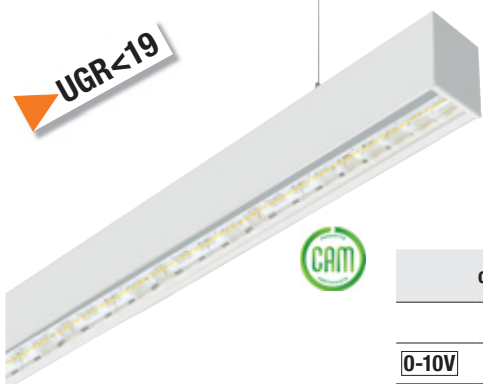

A richiesta
On demand

0-10V

WIRELESS

220-240V 50/60Hz

IK07

IP40

3S Syros slim system S-C asimmetrica

UGR < 19