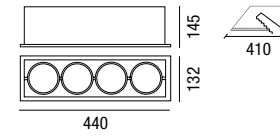

Sorgenti GU10 LED include.
GU10 LED Source included.