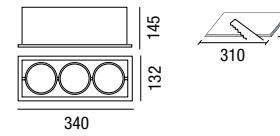

Sorgenti GU10 LED include.
GU10 LED Source included.