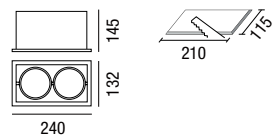

Body: galvanised steel.
Tilt adjustable: 60° vertically, 60° horizontally.
Colours: grey (polyester powder coating).
LED Source: GU10 included.
On demand: 4000K.

220-240V 50/60Hz **IK07** **IP20**

Sorgenti GU10 LED include.
 GU10 LED Source included.