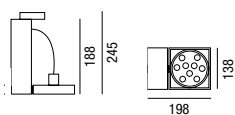

LED Axolute 1 Meissa

colour	W	Beam	Lamp	lm	K	pcs	Kg	CELL	Q.tà	Euro	NET PRICE
G	21	40°	LED SMD	2000	3000	001	2.30	32518	350	157,00	PROMO € 20,00
B	21	40°	LED SMD	2000	3000	001	2.30	32519	350	157,00	
B	24	40°	LED COB	1800	3000	001	2.30	32491	300	157,00	

SPECIAL OFFER