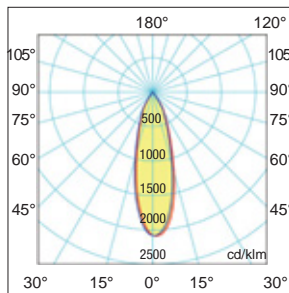

NEW

Con driver a scomparsa U-BOOT  
With hidden U-BOOT driver

Dati fotometrici - Photometric data

LED Retail - 25°

LED Retail - 40°

Orientabilità - Adjustability

Track light