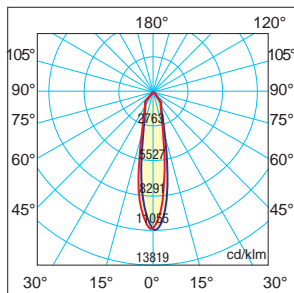

NEW

Con driver a scomparsa U-BOOT  
With hidden U-BOOT driver

Dati fotometrici - Photometric data

LED Retail - 25°

LED Retail - 40°

Orientabilità - Adjustability

Track light