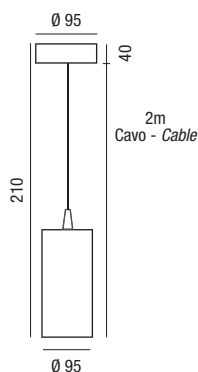

Led: LUMILEDS - PHILIPS maintenance of minimum luminous flux to 80%: 50.000h (L80B10).

220-240V 50/60Hz

IK07

IP20

LED Primadonna S

A richiesta: dimmerabile
On demand: *dimmable*

CRI >90

colour	W		lm output	K		 on demand	pcs	Kg	CELL
B	30	Led COB	3000	3000	40°	24°	001	1,44	32920/30/S
B	30	Led COB	3000	4000	40°	24°	001	1,44	32920/30/S/4K
N	30	Led COB	3000	3000	40°	24°	001	1,44	32922/30/S
N	30	Led COB	3000	4000	40°	24°	001	1,44	32922/30/S/4K