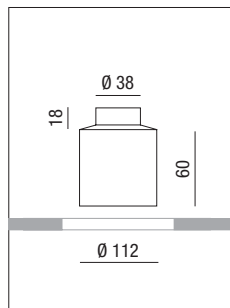

Cod. 27173
Cassaforma per installazioni su terreno.
Formwork for ground installations.