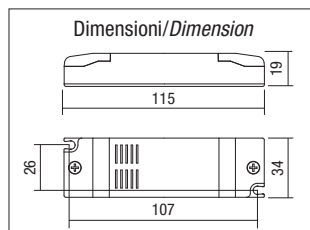

Cod. RN9150-2 - Max 15W - 350mA
Driver per collegamento in serie - Drivers for series connection