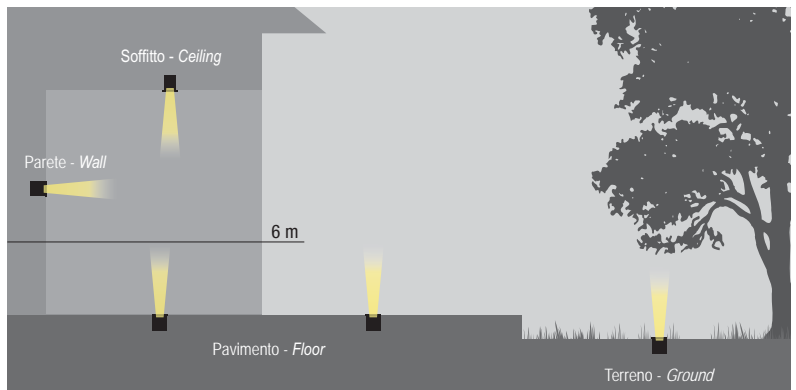

LED Parigi

Apparecchio a LED per utilizzo indoor e outdoor ad incasso, a pavimento/terreno, parete e soffitto. Prodotto non idoneo per l'installazione in piscine e fontane. Lo stesso prodotto, se dotato di un accessorio staffa, può essere utilizzato come proiettore architettonico.

Installazione: a pavimento con controcassa, a soffitto con alette di fissaggio

Fascio ottico: regolabile da 20° a 60° grazie ad un sistema di regolazione manuale retrostante o asimmetrico.

Corpo e cornice: in acciaio Inox AISI 304 senza viti a vista

Diffusore: in vetro trasparente temprato

Guarnizione: in gomma siliconica.

Carrabilità: resistenza al carico statico 2.000 Kg tramite controcassa ordinabile separatamente

Alimentazione: a bassa tensione di sicurezza in corrente costante (350mA). Da ordinare separatamente.

Sorgente: LED **SAMSUNG**

LED fixture for indoor and outdoor recessed, floor / ground, wall and ceiling use. Product not suitable for installation in swimming pools and fountains.

The same product, if equipped with a bracket accessory, can be used as an architectural projector.

Installation: on the floor with outer casing, on the ceiling with fixing tabs

Optical beam: adjustable from 20° to 60° thanks to a manual adjustment system behind it or asymmetric.

Body and frame: in AISI 304 stainless steel without visible screws

Diffuser: in transparent tempered glass

Gasket: in silicone rubber.

Drive over: resists the static load 2,000 kg through the outer casing, which can be ordered separately

Power supply: low voltage safety constant current (350mA). To be ordered separately.

*Source: LED **SAMSUNG***

220-240 Vac	110 Vac a richiesta on demand	50/60 Hz	IP67	IK10	CRI >80	+40°C -20°C	III	CE	DRIVER NOT INCLUDED
850°