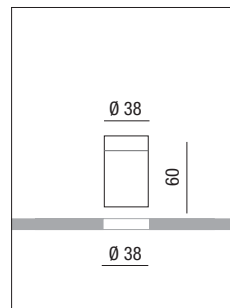

Cod. 27176
Staffa a parete
Montaggio a parete orientabile
Wall bracket
Adjustable wall mounting

Cod. 27243
Cassaforma per installazioni su muratura.
Formwork for walling installations.