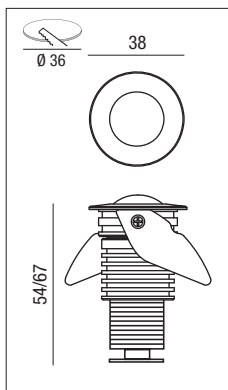

LED Parigi

Apparecchio a LED per utilizzo indoor e outdoor ad incasso, a pavimento/terreno, parete e soffitto. Prodotto non idoneo per l'installazione in piscine e fontane. Lo stesso prodotto, se dotato di un accessorio staffa, può essere utilizzato come proiettore architettonico.

Installazione: a pavimento con controcassa, a soffitto con alette di fissaggio

Fascio ottico: regolabile da 20° a 60° grazie ad un sistema di regolazione manuale retrostante o asimmetrico.

Corpo e cornice: in acciaio Inox AISI 304 senza viti a vista

Diffusore: in vetro trasparente temprato

Guarnizione: in gomma siliconica.

Carrabilità: resistenza al carico statico 2.000 Kg tramite controcassa ordinabile separatamente

Alimentazione: a bassa tensione di sicurezza in corrente costante (350mA). Da ordinare separatamente.

Sorgente: LED **SAMSUNG**

LED fixture for indoor and outdoor recessed, floor / ground, wall and ceiling use. Product not suitable for installation in swimming pools and fountains.

The same product, if equipped with a bracket accessory, can be used as an architectural projector.

Installation: on the floor with outer casing, on the ceiling with fixing tabs

Optical beam: adjustable from 20° to 60° thanks to a manual adjustment system behind it or asymmetric.

Body and frame: in AISI 304 stainless steel without visible screws

Diffuser: in transparent tempered glass

Gasket: in silicone rubber.

Drive over: resists the static load 2,000 kg through the outer casing, which can be ordered separately

Power supply: low voltage safety constant current (350mA). To be ordered separately.

*Source: LED **SAMSUNG***

220-240 Vac	110 Vac a richiesta on demand	50/60 Hz	IP67	IK10	CRI >80	+40°C -20°C	III	CE	DRIVER NOT INCLUDED
850°