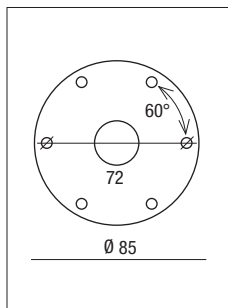

Cod. 04120002
Ghiera acciaio inox 316
Stainless steel setting ring 316