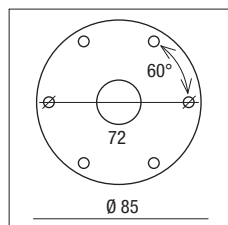

Accessori NON inclusi - NOT included accessories

Cod. 04120002
Euro: 58,80
Ghiera acciaio inox 316
Stainless steel setting ring 316