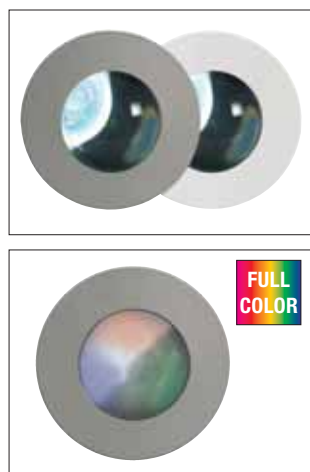

LED Parigi - LED Parigi RGB

Installazione: all'interno od all'esterno, su controsoffitti e pareti in cartongesso mediante l'utilizzo delle apposite molle in dotazione, oppure incassati su pareti, soffitti, pavimenti in muratura mediante l'ausilio delle cassaforme (da acquistare separatamente).

Corpo e ghiera: alluminio anodizzato o Bianco (resistente alla corrosione e agli agenti atmosferici).

Diffusore: lente in vetro piano convessa; gruppo ottico a fascio di emissione variabile da minimo 10° a massimo 60°.

Guarnizione: in gomma silconica.

Carrabilità: fino a 10Km/h, 1t.

Pressacavo: PG 7.

Alimentazione: non inclusa. Dotato di 1m di cavo. Cavo tipo H05RN-F 2x0,75mm² (LED Parigi), FROR PVC 4x0,5mm² (LED Parigi RGB).

Sorgente: LED **SAMSUNG**

Installation: indoor and outdoor, on ceiling and cardboard walls using of the special fixing flaps or with relative boxed on walls, ceilings, floors in masonry with framework (to be separately purchased).

Housing and setting ring: anodized aluminium or White (it is rustproof and resistant to atmospheric agents)

Diffuser: lens in plano convex glass, optic group with variable beam emission from a minimum of 10° to a maximum of 60°.

Gasket: in silicone rubber.

Carriageability: up to 10Km/h, 1t.

Power supply: not included. Supplied with a 1m wire. Type H05RN-F 2x0.75mm² wire (LED Parigi), type FROR PVC 4x0.5mm² wire (LED Parigi RGB).

Source: LED **SAMSUNG**

LED Parigi									
colour	W	mA	Optic	K	lm	pcs	Kg	S + L	Euro
B	1	350	10/60°	6000	120	1	0,09	27183	50,00
B	1	350	10/60°	3000	120	1	0,09	27184	50,00
S	1	350	10/60°	6000	120	1	0,09	27188	50,00
S	1	350	10/60°	3000	120	1	0,09	27160	50,00

A richiesta: disponibile nella versione 4000K per ordine di almeno 100 pezzi
On demand: available in the 4000K version on orders of at least 100 pieces of product

LED Parigi RGB									
colour	W	mA	Optic	RGB	pcs	Kg	S + L	Euro	
S	3	350	10/60°	FULLCOLOR	1	0,09	27176	50,00