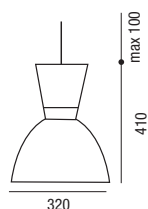

## LED Luxxi 320/A

colour	W			Lm output	K	pcs	Kg	CELL
A N	30	40°	1 LED COB	3500	3000	001	4.90	28155
A N	30	40°	1 LED COB	3500	4000	001	4.90	28155/4K

## LED Luxxi 500

colour	W			Lm output	K	pcs	Kg	CELL
N	80	40°	2 LED COB	9000	3000	001	6.50	28161
N	80	40°	2 LED COB	9000	4000	001	6.50	28161/4K

Suspended