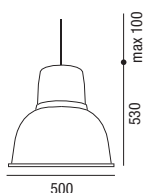

LED Luxxi 500

colour	W			Lm output	K	pcs	Kg	CELL
N	80	40°	2 LED COB	9000	3000	001	6.50	28161
N	80	40°	2 LED COB	9000	4000	001	6.50	28161/4K