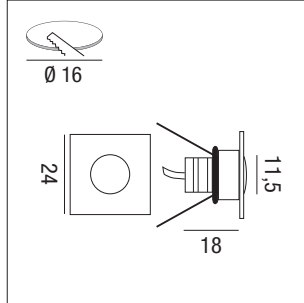

Installation: with steel springs for quick and easy insertion (e.g. in false ceilings, wooden panels and tiles) or with casing (accessory) for installation in walls.

Housing and setting ring: chromed aluminium, painted grey (RAL7001) or white (RAL9010). It is rustproof and resistant to atmospheric agents.

Shade: flat-convex glass lens at 60°; reflector in anodized aluminium.

Gasket: in silicone rubber.

Source: LED **SAMSUNG**. Maintenance of 80% minimum luminous flux: 50,000h (L80B20).

Power supply: not included with a 50cm of FROR PVC PVC 2x0.5mm² wire.

IP67 IK07 CRI >80 +40°C / -20°C

CE

DRIVER NOT INCLUDED

LED Londra								
colour	W	mA	Optic	K	lm	pcs	Kg	S + L
B	1	350	60°	3000	120	1	0,02	27343
C	1	350	60°	3000	120	1	0,02	27151

IP67 IK07 CRI >80 +40°C / -20°C