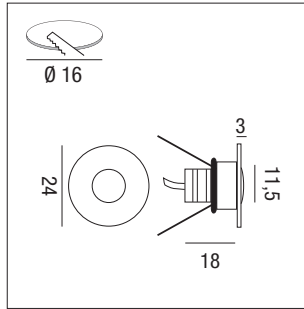

Shade: flat-convex glass lens at 60°; reflector in anodized aluminium.

Gasket: in silicone rubber.

Source: LED **SAMSUNG**. Maintenance of 80% minimum luminous flux: 50,000h (L80B20).

Power supply: not included with a 50cm of FROR PVC PVC 2x0.5mm² wire.

IP67 IK07 CRI >80 +40°C / -20°C

CE

DRIVER NOT INCLUDED

LED Londra								
colour	W	mA	Optic	K	lm	pcs	Kg	S + L
B	1	350	60°	3000	120	1	0,02	27343
C	1	350	60°	3000	120	1	0,02	27151

IP67 IK07 CRI >80 +40°C / -20°C