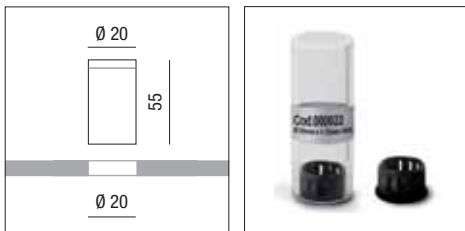

Accessori NON inclusi - NOT included accessories

Cod. 000022
Cassaforma
Framework