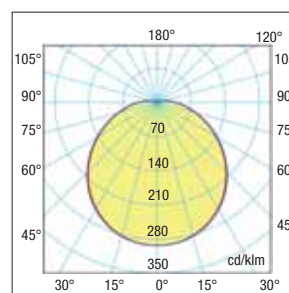

Dati fotometrici - Photometric data