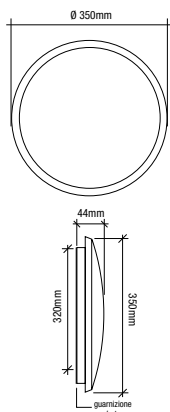

Kamaleon LED 6 lamps in one.

Watertight LED ceiling light, suitable for civil, commercial, hotel applications, available in 2 sizes $\varnothing 250\text{mm}$ and $\varnothing 350\text{mm}$, with the possibility of choosing between three different color temperatures, warm white, neutral white or cold white and with a choice of power between 12W, 15W, 18W for the smallest size and 18W, 24W or 30W for the largest size.

Dati fotometrici - Photometric data

LED Kamaleon

220-240V 50/60Hz

LED Kamaleon

NEW

CRI 90

LED Kamaleon Ø 250mm

colour	W	V		K			pcs	Kg
B	12/15/18	220-240	Led SMD	3000	4000	6000	006	0,850

LED Kamaleon Ø 350mm

colour	W	V		K			pcs	Kg
B	18/24/30	220-240	Led SMD	3000	4000	6000	006	0,850

Accessori non inclusi - Not included accessories

+

Corpo lampada - Body lamp	
B	Cod. 2591 - Ø 250mm
B	Cod. 2592 - Ø 350mm

Cornice - Frame	
B	Cod. 2591/W - Ø 250mm
B	Cod. 2592/W - Ø 350mm

Cornice - Frame	
G	Cod. 2591/G - Ø 250mm
G	Cod. 2592/G - Ø 350mm

Cornice - Frame	
N	Cod. 2591/B - Ø 250mm
N	Cod. 2592/B - Ø 350mm

Outdoor