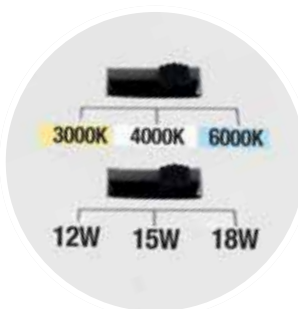

Outdoor

LED Kamaleon 6 lampade in una.

Plafoniera a LED stagna, idonea per applicazioni civili, commerciali, alberghiere, disponibile in 2 misure $\varnothing 250\text{mm}$ e $\varnothing 350\text{mm}$, con possibilità di scelta tra tre diverse temperature di colore, bianco caldo, bianco neutro o bianco freddo e con scelta della potenza tra 12W, 15W, 18W per la misura più contenuta e 18W, 24W o 30W per la misura più grande.

Kamaleon LED 6 lamps in one.

Watertight LED ceiling light, suitable for civil, commercial, hotel applications, available in 2 sizes $\varnothing 250\text{mm}$ and $\varnothing 350\text{mm}$, with the possibility of choosing between three different color temperatures, warm white, neutral white or cold white and with a choice of power between 12W, 15W, 18W for the smallest size and 18W, 24W or 30W for the largest size.

Dati fotometrici - Photometric data

LED Kamaleon

220-240V 50/60Hz

LED Kamaleon

NEW

CRI 90

LED Kamaleon Ø 250mm

colour	W	V		K			pcs	Kg
B	12/15/18	220-240	Led SMD	3000	4000	6000	006	0,850

LED Kamaleon Ø 350mm

colour	W	V		K			pcs	Kg
B	18/24/30	220-240	Led SMD	3000	4000	6000	006	0,850

Accessori non inclusi - Not included accessories

+

Corpo lampada - Body lamp	
B	Cod. 2591 - Ø 250mm
B	Cod. 2592 - Ø 350mm