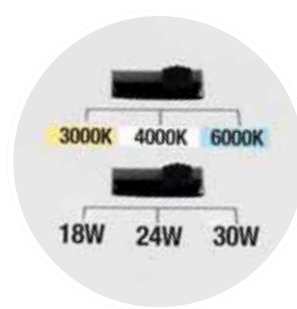

LED Kamaleon

220-240V 50/60Hz

LED Kamaleon

NEW

CRI 90

LED Kamaleon Ø 250mm

colour	W	V		K			pcs	Kg
B	12/15/18	220-240	Led SMD	3000	4000	6000	006	0,850

LED Kamaleon Ø 350mm

colour	W	V		K			pcs	Kg
B	18/24/30	220-240	Led SMD	3000	4000	6000	006	0,850

Accessori non inclusi - Not included accessories

+

Corpo lampada - Body lamp	
B	Cod. 2591 - Ø 250mm
B	Cod. 2592 - Ø 350mm

Cornice - Frame	
B	Cod. 2591/W - Ø 250mm
B	Cod. 2592/W - Ø 350mm

Cornice - Frame	
G	Cod. 2591/G - Ø 250mm
G	Cod. 2592/G - Ø 350mm

Cornice - Frame	
N	Cod. 2591/B - Ø 250mm
N	Cod. 2592/B - Ø 350mm

Outdoor