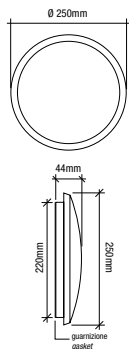

Dati fotometrici - Photometric data

LED Kamaleon

220-240V 50/60Hz

LED Kamaleon

NEW

CRI 90

LED Kamaleon Ø 250mm

colour	W	V		K			pcs	Kg
B	12/15/18	220-240	Led SMD	3000	4000	6000	006	0,850

LED Kamaleon Ø 350mm

colour	W	V		K			pcs	Kg
B	18/24/30	220-240	Led SMD	3000	4000	6000	006	0,850

Accessori non inclusi - Not included accessories

+

Corpo lampada - Body lamp	
B	Cod. 2591 - Ø 250mm
B	Cod. 2592 - Ø 350mm

Cornice - Frame	
B	Cod. 2591/W - Ø 250mm
B	Cod. 2592/W - Ø 350mm

Cornice - Frame	
G	Cod. 2591/G - Ø 250mm
G	Cod. 2592/G - Ø 350mm

Cornice - Frame	
N	Cod. 2591/B - Ø 250mm
N	Cod. 2592/B - Ø 350mm

Outdoor