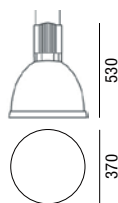

LED Iside 3

CRI >80

	colour	W	◡		Lm output	K	pcs	Kg	CELL	Q.tà	Euro	NET PRICE
	G	21	60°	1 Led COB	2170	3000	001	2.80	30823/LED	98	180,00	PROMO € 30,00