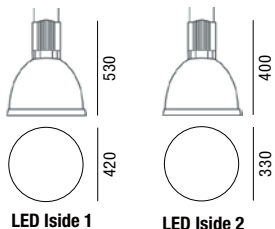

LED Iside 1 - LED Iside 2

CRI >80

	colour	W	◡		Lm output	K	pcs	Kg	CELL	Q.tà	Euro	NET PRICE
LED Iside 1	B	21	60°	1 Led COB	2170	3000	001	2,80	30805/LED	272	180,00	PROMO € 30,00
	G	21	60°	1 Led COB	2170	3000	001	2,80	30803/LED	273	180,00	
LED Iside 2	B	21	60°	1 Led COB	2170	3000	001	2,80	30797/LED	52	180,00	
	G	21	60°	1 Led COB	2170	3000	001	2,80	30795/LED	52	180,00