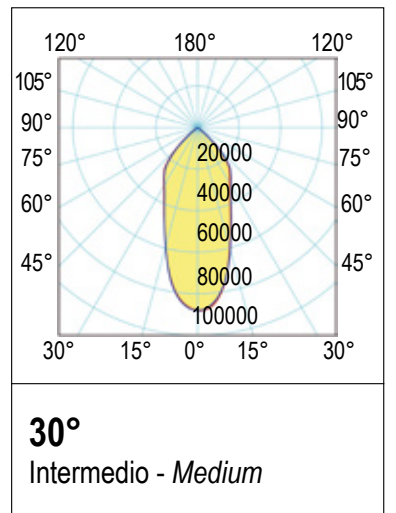

LED Capri - LED Capri Mini

LED Capri è un apparecchio da esterno, ad alto grado di protezione, utilizzabile sia tramite staffa di fissaggio da terra o parete (inclusa) che con picchetto (da ordinare separatamente), ideale per illuminare facciate giardini, parchi, aiuole, terrazzi.

Corpo e telaio: in alluminio pressofuso UNI EN 1706 verniciato con polvere termoindurente poliesteri

Staffa di fissaggio: in acciaio, verniciata con polvere termoindurente poliesteri

Verniciatura: di tipo poliesteri eseguita a polvere, resistente agli agenti atmosferici e alla corrosione e garantita per 1.000 ore in nebbia salina. Colore Nero RAL 9005.

Schermo: vetro temprato di spessore 4mm resistente agli shock termici e agli urti.

Driver: incorporato

Sorgente: LED **CREE** Fattore di potenza $\geq 0,92$. Mantenimento del flusso luminoso al 80%. 50.000h (L80B20).

The Capri LED is an outdoor appliance with a high degree of protection, which can also be used with a floor or wall fixing bracket (included) or with a stake (to be ordered separately), ideal for illuminating façades in gardens, parks, flowerbeds, terraces.

Housing and frame: made by UNI EN 1706 die-cast aluminum, coated with polyester thermoset powder

Fixing bracket: made by stainless steel, coated with polyester thermoset powder

Coating: coated with powdered polyester, resistant to atmospheric agents, corrosion and guaranteed for 1.000 hours in saline mist. Black RAL9005 color.

Optic: clumping

Shield: tempered glass with 4mm thickness resistant to thermal shocks and collisions

Driver: included

Light source: LED **CREE** Power factor $\geq 0,92$. maintenance of 80% minimum luminous flux: 50,000h (L80B20).