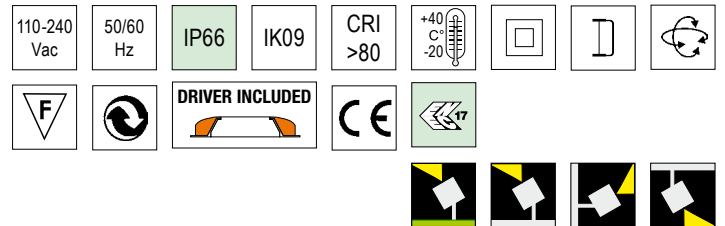

**Norme di riferimento
Standard reference**
EN60598-1
EN60598-2-1
EN62471
EN62031
EN60598-2-5
EN61547

colour	W	LED	Optic	K	lm	pcs	Kg	CELL
N	9	Led SMD	30°	4000	710	1	1,30	24197/MINI
N	27	Led SMD	30°	4000	2230	1	1,60	24197