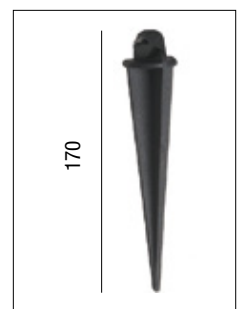

**Accessori non inclusi
Not i included accessories**

Cod. 24165
Picchetto in alluminio
NON INCLUSO
NOT INCLUDED
ACCESSORY
aluminium spike