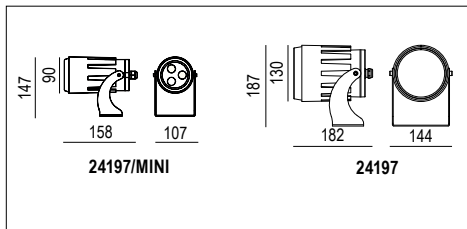

**Norme di riferimento  
Standard reference**  
EN60598-1  
EN60598-2-1  
EN62471  
EN62031  
EN60598-2-5  
EN61547

colour	W	LED	Optic	K	lm	pcs	Kg	CELL
N	9	Led SMD	30°	4000	710	1	1,30	24197/MINI
N	27	Led SMD	30°	4000	2230	1	1,60	24197