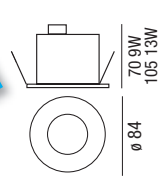

Led: maintenance of minimum luminous flux to 80%: 50.000h (L80B10).

Driver: included in Kit.

220-240V 50/60Hz

IK03

IP65

CRI 90

DRIVER INCLUDED
MULTIPOWER

colour	W max			mA	Lm	K	pcs	Kg	CELL
[B]	8	3 Led SMD	40°	700	800	3000	010	0.60	30611NAPO
[B]	13	Led SMD	40°	350	1400	3000	010	0.60	30611/VL
[B]	8	3 Led SMD	40°	700	800	3000	010	0.60	30611NAPODA
[B]	13	Led SMD	40°	350	1400	3000	010	0.60	30611/VLDA