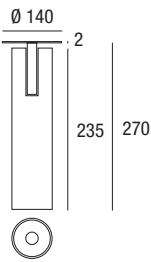

220-240V 50/60Hz **IK07** **IP20**

LED Audace C-W

	colour	W		lm output	K		pcs	Kg	CELL
0-10V	B	32	Led COB	3840	3000	40°	001	1,44	32928/010
0-10V	B	32	Led COB	3840	4000	40°	001	1,44	32928/010/4K
0-10V	N	32	Led COB	3840	3000	40°	001	1,44	32929/010
0-10V	N	32	Led COB	3840	4000	40°	001	1,44	32929/010/4K

220-240V 50/60Hz **IK07** **IP20**

LED Audace R

	colour	W		lm output	K		pcs	Kg	CELL
0-10V	B	32	Led COB	3840	3000	40°	001	1,44	32930/010
0-10V	B	32	Led COB	3840	4000	40°	001	1,44	32930/010/4K
DALI 2 PUSH	B	32	Led COB	3840	3000	40°	001	1,44	32930/DA
DALI 2 PUSH	B	32	Led COB	3840	4000	40°	001	1,44	32930/DA/4K