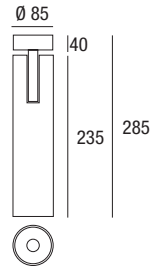

According to standard: EN60598-1, RG0 exempt from photo-biological risks in compliance with standard EN62471.

Led: LUMILEDS - PHILIPS maintenance of minimum luminous flux to 80%: 50.000h (L80B10).

Orientabilità - Adjustability

220-240V 50/60Hz **IK07** **IP20**

LED Audace C-W

	colour	W		lm output	K		pcs	Kg	CELL
0-10V	B	32	Led COB	3840	3000	40°	001	1,44	32928/010
0-10V	B	32	Led COB	3840	4000	40°	001	1,44	32928/010/4K
0-10V	N	32	Led COB	3840	3000	40°	001	1,44	32929/010
0-10V	N	32	Led COB	3840	4000	40°	001	1,44	32929/010/4K