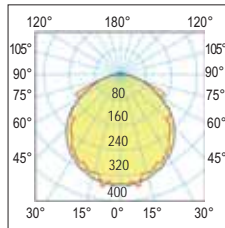

120°
Diffondente - Wide

220-240 Vac | 50/60 Hz | IP65 | IK06 | CRI >80 | +50°C / -40°C | 850lm

RG1 | LOW FLICKER | DRIVER INCLUDED MULTIPOWER | DRIVER INCLUDED RIPPLE FREE

LED Driver multipotenza incluso LED Driver multipower included				
PIN 1	PIN 2	I mA	W	Lumen output
OFF	OFF	900	48*	5.800
OFF	ON	1.050	56	7.200
ON	OFF	1.100	60	7.730
ON	ON	1.200	65	8.500
Settaggio di fabbrica - Factory setting				

colour	W	LED	Optic	K	lm output	lm/W	pcs	Kg	CELL
A	45° - 56 - 65	Led SMD	120°	4000	See Table	130	1	6,60	32031/60/MET

colour	W	LED	Optic	K	lm output	lm/W	pcs	Kg	CELL
A	45° - 56 - 65	Led SMD	120°	4000	See Table	130	1	6,60	32031/60/M010

colour	W	LED	Optic	K	lm output	lm/W	pcs	Kg	CELL
A	45° - 56 - 65	Led SMD	120°	4000	See Table	130	1	6,60	32031/60/MDAL

colour	W	LED	Optic	K	lm output	lm/W	pcs	Kg	CELL-E
A	45° - 56 - 65	Led SMD	120°	4000	See Table	130	1	6,60	32031METEM

colour	W	LED	Optic	K	lm output	lm/W	pcs	Kg	CELL-E
A	45° - 56 - 65	Led SMD	120°	4000	See Table	130	1	6,60	3203160M010EM

colour	W	LED	Optic	K	lm output	lm/W	pcs	Kg	CELL-E
A	45° - 56 - 65	Led SMD	120°	4000	See Table	130	1	6,60	3203160MDALEM