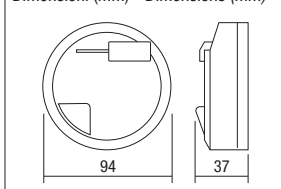

Dimensioni (mm) - Dimensions (mm)

Varialuce elettronico con comando a pulsante per moduli LED Acrich2, LED Acrich3

Ordine minimo 100 pz

Electronic dimmer with button control for LED Acrich2, LED Acrich3 modules

Minimum order 100 pcs

Codice Code	Colore Color	W (min. max.)	V	Hz	☀️	PCS	CCM cm³
RL7181	N	4÷100 (max 5 Acrich mod.)	220-240	50	●	10	6.800
RL7191	T	4÷100 (max 5 Acrich mod.)	220-240	50	●	10	6.800

Dimensioni (mm) - Dimensions (mm)