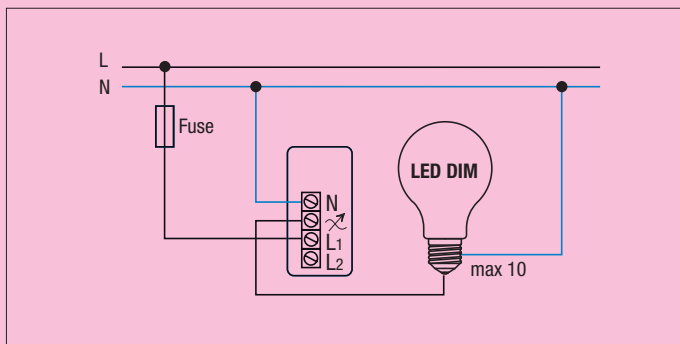

Articolo Article	International	Codice Code	V	Hz	Mod	☀	set. min	PCS	CCM cm³
DIMLAMPLED 34 DSL	International	RP0953/LAMPS	230	50	1	●	SI	5	1.120
DIMLAMPLED 34 DLT	Light	RP0956/LAMPS	230	50	1	●	SI	5	1.120
DIMLAMPLED 34 DVP	Vimar Plana	RP0962/LAMPS	230	50	1	●	SI	5	1.120
DIMLAMPLED 34 DMA	Magic	RM0659/LAMPS	230	50	1	●	SI	5	1.120
DIMLAMPLED 34 DVI	Vimar Idea	RM0675/LAMPS	230	50	1	●	SI	5	1.120
DIMLAMPLED 34 DLI	Living	RM2317/LAMPS	230	50	1	●	SI	5	1.120
DIMLAMPLED 34 DV8	Vimar 8000	RM0691/LAMPS	230	50	1	●	SI	5	1.120
DIMLAMPLED 34 DAN	Arkè Nera	RM0692/LAMPS	230	50	1	●	SI	5	1.120
DIMLAMPLED 34 DAB	Arkè Bianca	RM0693/LAMPS	230	50	1	●	SI	5	1.120
DIMLAMPLED 34 DMX	Matix	RM0660/LAMPS	230	50	1	●	SI	5	1.120
DIMLAMPLED 65 DAK	Ø 65mm	RP0977/LAMPS	230	50	Ø 65	●	SI	5	1.056

LED 4÷160 * max 10 lampadine LED/max 10 Lamps LED
HALO 10÷160

* 10 lampadine max è il numero garantito e verificato da RELCO, non esiste uno standard costruttivo per le lampade a LED quindi il dispositivo potrebbe funzionare correttamente anche con un numero maggiore, 15÷20, previa verifica ufficio tecnico RELCO

10 bulbs is the maximum quantity tested and granted by RELCO. Currently a proper standard for led bulbs is missing, so we just can come to the conclusion that the device could work even with more bulbs, like 15 to 20, but we recommend not to proceed with this solution before RELCO has duly tested it in its laboratories

DIMLAMPLED 34 D... - Con neutro - With neutral