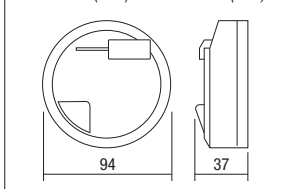

Dimensioni (mm) - Dimensions (mm)

Varialuce elettronico con comando a pulsante per moduli LED Acrich2, LED Acrich3, LED Citizen COB 230V.

Electronic dimmer with button control for LED Acrich2, LED Acrich3, LED Citizen COB 230V modules.

Codice Code	Colore Color	W (min. max.)	V	Hz	☀️	PCS	CCM cm ³	Euro Cad.
RL7181	N	4÷100 (max 5 Acrich mod.)	220-240	50	●	10	6.800	32,00
RL7191	T	4÷100 (max 5 Acrich mod.)	220-240	50	●	10	6.800	32,00

Dimensioni (mm) - Dimensions (mm)

UNIVERSALE - UNIVERSAL

LT 1 UN - Cod. RM0540

Dimensioni (mm) - Dimensions (mm)

W (min. max.)	V	Hz	PCS	CCM cm ³	Euro Cad.
4÷250 - Halo					
4÷100W (max n° 5 Acrich modules)					
4÷100W (max n° 5 LED DIM lamps)	220-240	50	10	1.734	31,50
4÷100W (max n° 5 FLUO DIM lamps)					
4÷100W (max n° 5 FLUO ON/OFF lamps)					