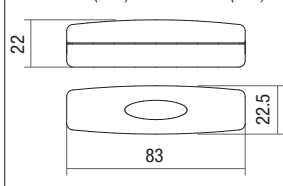

Dimensioni (mm) - Dimensions (mm)

Varialuce elettronico con comando a pulsante per moduli LED Acrich2, LED Acrich3, LED Citizen COB 230V.

Electronic dimmer with button control for LED Acrich2, LED Acrich3, LED Citizen COB 230V modules.

Codice Code	Colore Color	W (min. max.)	V	Hz	☀️	PCS	CCM cm ³	Euro Cad.
RL7181	N	4÷100 (max 5 Acrich mod.)	220-240	50	●	10	6.800	32,00
RL7191	T	4÷100 (max 5 Acrich mod.)	220-240	50	●	10	6.800	32,00

Dimensioni (mm) - Dimensions (mm)

UNIVERSALE - UNIVERSAL

LT 1 UN - Cod. RM0540

Dimensioni (mm) - Dimensions (mm)

W (min. max.)	V	Hz	PCS	CCM cm ³	Euro Cad.
4÷250 - Halo					
4÷100W (max n° 5 Acrich modules)					
4÷100W (max n° 5 LED DIM lamps)	220-240	50	10	1.734	31,50
4÷100W (max n° 5 FLUO DIM lamps)					
4÷100W (max n° 5 FLUO ON/OFF lamps)					