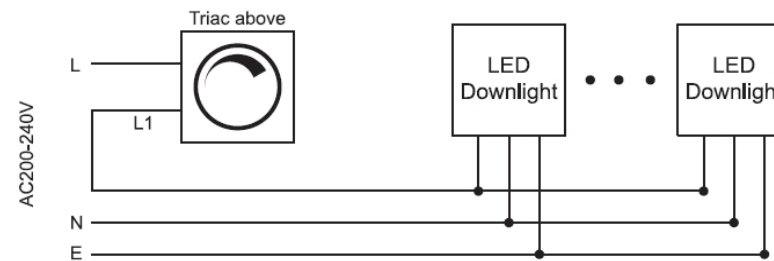

Important Safety Instructions

Basic safety precautions should always be followed when installing, including the following:

1. Read all instructions.
2. Licensed electrician for installation only.
3. Always ensure the power is OFF and the fitting has cooled down before performing any maintenance, cleaning, changing the globe or adjustment to the fitting.
4. Do not install any luminaire near the heat source.
5. Do not exceed the nominal supply voltage or amperage ratings.
6. To avoid injury or damage to the fitting, please ensure that power leads and screws are secure before connecting the power.

Installation Instruction

WARNING

1. Switch off before installation.
2. Switch on only after complete installation and examination of the circuit.
3. Professional electrician for installation and maintenance only.

Wall mounted installation

Possibilità di selezione:

Colorazione LED (3000K - 4000K - 5700K)
Up & Down
Up
Down

Selection possibilities:

LED coloring (3000K - 4000K - 5000K)
Up & Down
Up
Down

3 in 1