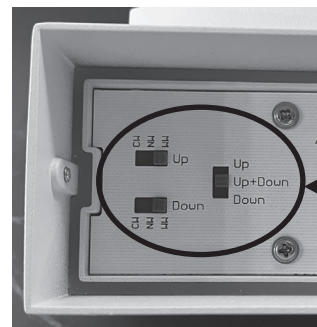

Important Safety Instructions

Basic safety precautions should always be followed when installing, including the following:

1. Read all instructions.
2. Licensed electrician for installation only.
3. Always ensure the power is OFF and the fitting has cooled down before performing any maintenance, cleaning, changing the globe or adjustment to the fitting.
4. Do not install any luminaire near the heat source.
5. Do not exceed the nominal supply voltage or amperage ratings.
6. To avoid injury or damage to the fitting, please ensure that power leads and screws are secure before connecting the power.

Installation Instruction

WARNING

1. Switch off before installation.
2. Switch on only after complete installation and examination of the circuit.
3. Professional electrician for installation and maintenance only.

Wall mounted installation

Possibilità di selezione:

Colorazione LED (3000K - 4000K - 5700K)
Up & Down
Up
Down

Selection possibilities:

LED coloring (3000K - 4000K - 5000K)
Up & Down
Up
Down

3 in 1