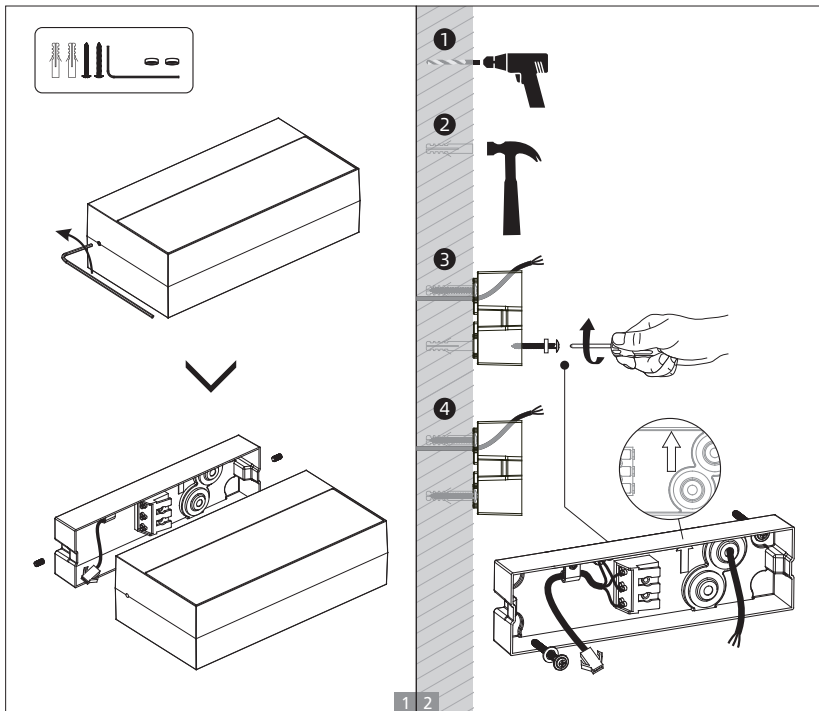

Important Safety Instructions

Basic safety precautions should always be followed when installing, including the following:

1. Read all instructions.
2. Licensed electrician for installation only.
3. Always ensure the power is OFF and the fitting has cooled down before performing any maintenance, cleaning, changing the globe or adjustment to the fitting.
4. Do not install any luminaire near the heat source.
5. Do not exceed the nominal supply voltage or amperage ratings.
6. To avoid injury or damage to the fitting, please ensure that power leads and screws are secure before connecting the power.

Installation Instruction

WARNING

1. Switch off before installation.
2. Switch on only after complete installation and examination of the circuit.
3. Professional electrician for installation and maintenance only.

Wall mounted installation

Possibilità di selezione:

Colorazione LED (3000K - 4000K - 5700K)
Up & Down
Up
Down

Selection possibilities:

LED coloring (3000K - 4000K - 5000K)
Up & Down
Up
Down

3 in 1