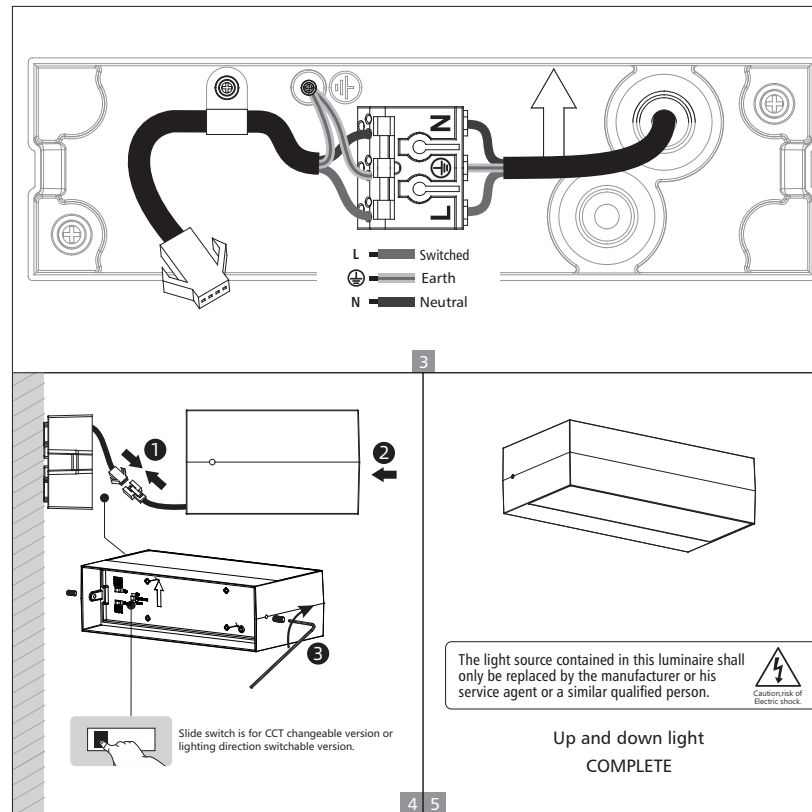

Important Safety Instructions

Basic safety precautions should always be followed when installing, including the following:

1. Read all instructions.
2. Licensed electrician for installation only.
3. Always ensure the power is OFF and the fitting has cooled down before performing any maintenance, cleaning, changing the globe or adjustment to the fitting.
4. Do not install any luminaire near the heat source.
5. Do not exceed the nominal supply voltage or amperage ratings.
6. To avoid injury or damage to the fitting, please ensure that power leads and screws are secure before connecting the power.

Installation Instruction

WARNING

1. Switch off before installation.
2. Switch on only after complete installation and examination of the circuit.
3. Professional electrician for installation and maintenance only.

Wall mounted installation

Possibilità di selezione:

Colorazione LED (3000K - 4000K - 5700K)
Up & Down
Up
Down

Selection possibilities:

LED coloring (3000K - 4000K - 5000K)
Up & Down
Up
Down

3 in 1